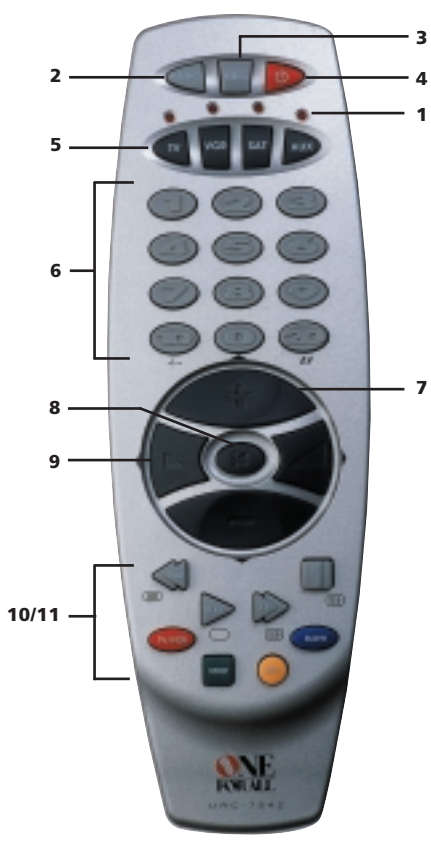

P

I

NL

PICTURE OF ONE FOR ALL 4 REMOTE	3
INSTALLING THE BATTERIES	4
THE KEYPAD	4
INSTALLATION	
Setting up your devices	6
The Search Method	7
USING THE AUX KEY	8
CHANGING A DEVICE KEY	8
QUICK CODE REFERENCE	8
ADVANCED FEATURES	
Colour and Brightness	9
Volume Punch-Through	9
Auto Scan	9
Device Sleptimer	10
The ONE FOR ALL Sleptimer	10
TROUBLE-SHOOTING	
Helpful Hints	11
Customer Service	12
SET-UP CODES	
Televisions	73
Video Recorders	79
Satellite Receivers	81
Cable Converters	84

About Your ONE FOR ALL 4

Your ONE FOR ALL 4 Package contains:

- Your ONE FOR ALL 4 Remote
- Your ONE FOR ALL 4 Manual

Your manual is divided into two parts: set-up instructions and device codes. **You may need this guide again in the future, so please be sure to keep it.**

Your ONE FOR ALL 4 needs 2 new "AA/LR6" alkaline batteries.

Your ONE FOR ALL 4 can operate four devices: a Television, a Video Recorder, a Satellite Receiver and a second Television, Video or Satellite Receiver. Your ONE FOR ALL 4 can also operate Cable Converters.